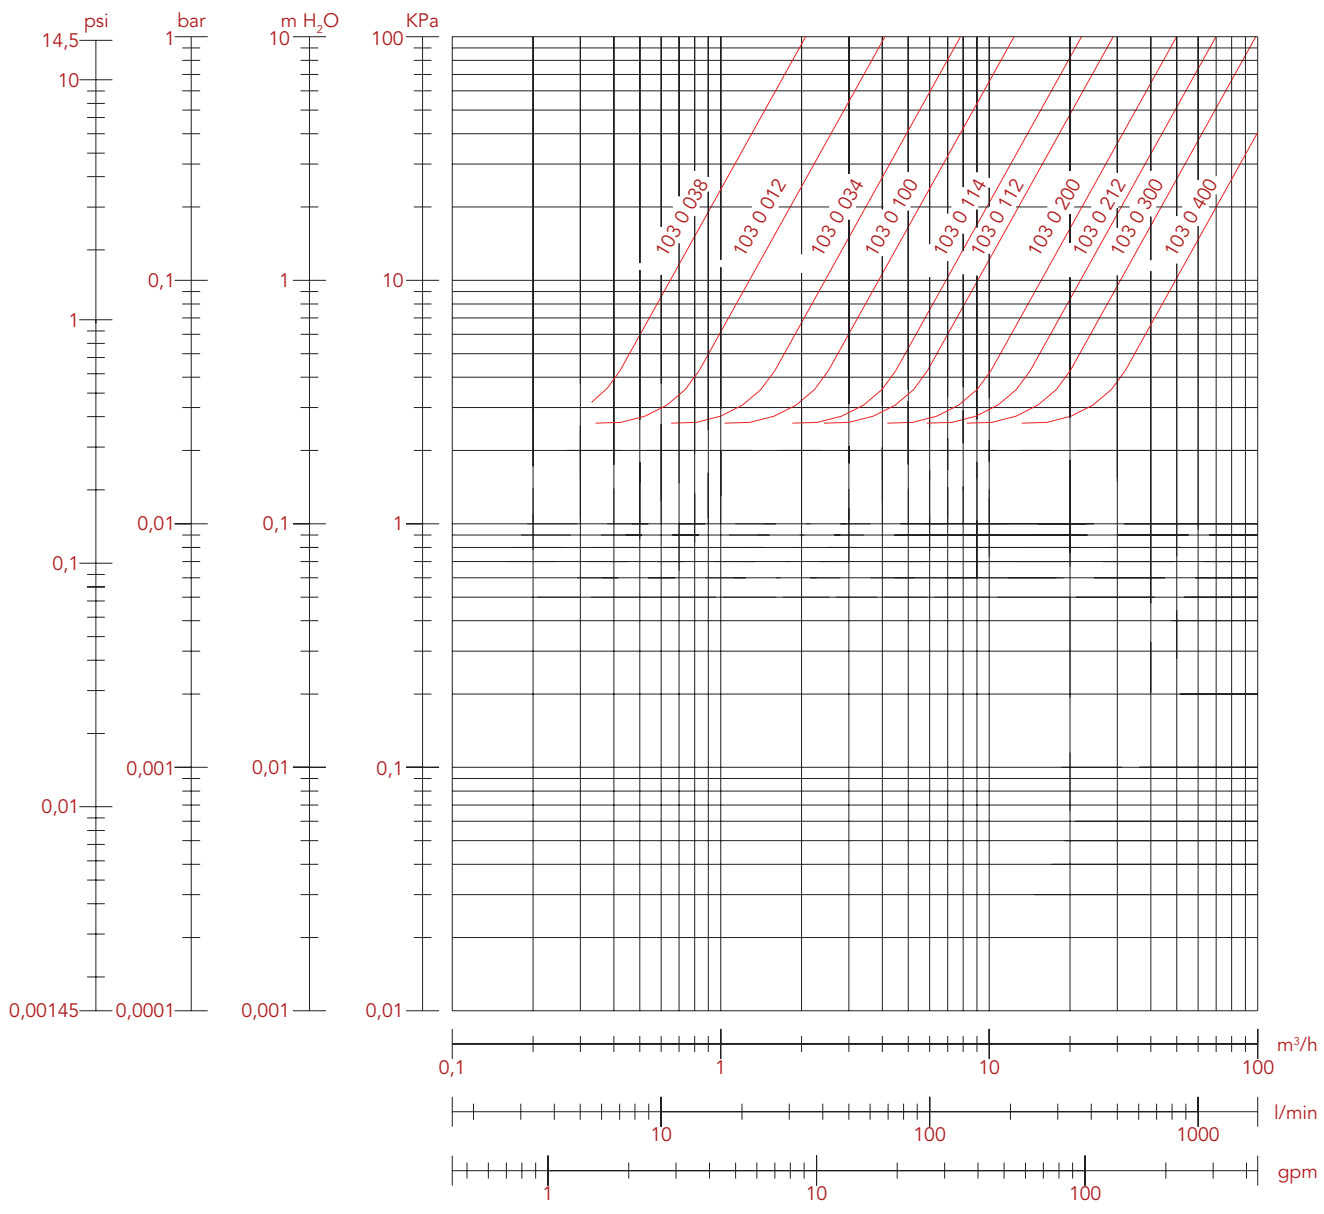

# LOSS WITH WATER DIAGRAM

Art: 103 - 108

MISURE	3/8"	1/2"	3/4"	1"	1"1/4	1"1/2	2"	2"1/2	3"	4"
Kv	2,11	4,22	7,92	11,67	22,42	29,39	51,40	69,90	98,49	157,91