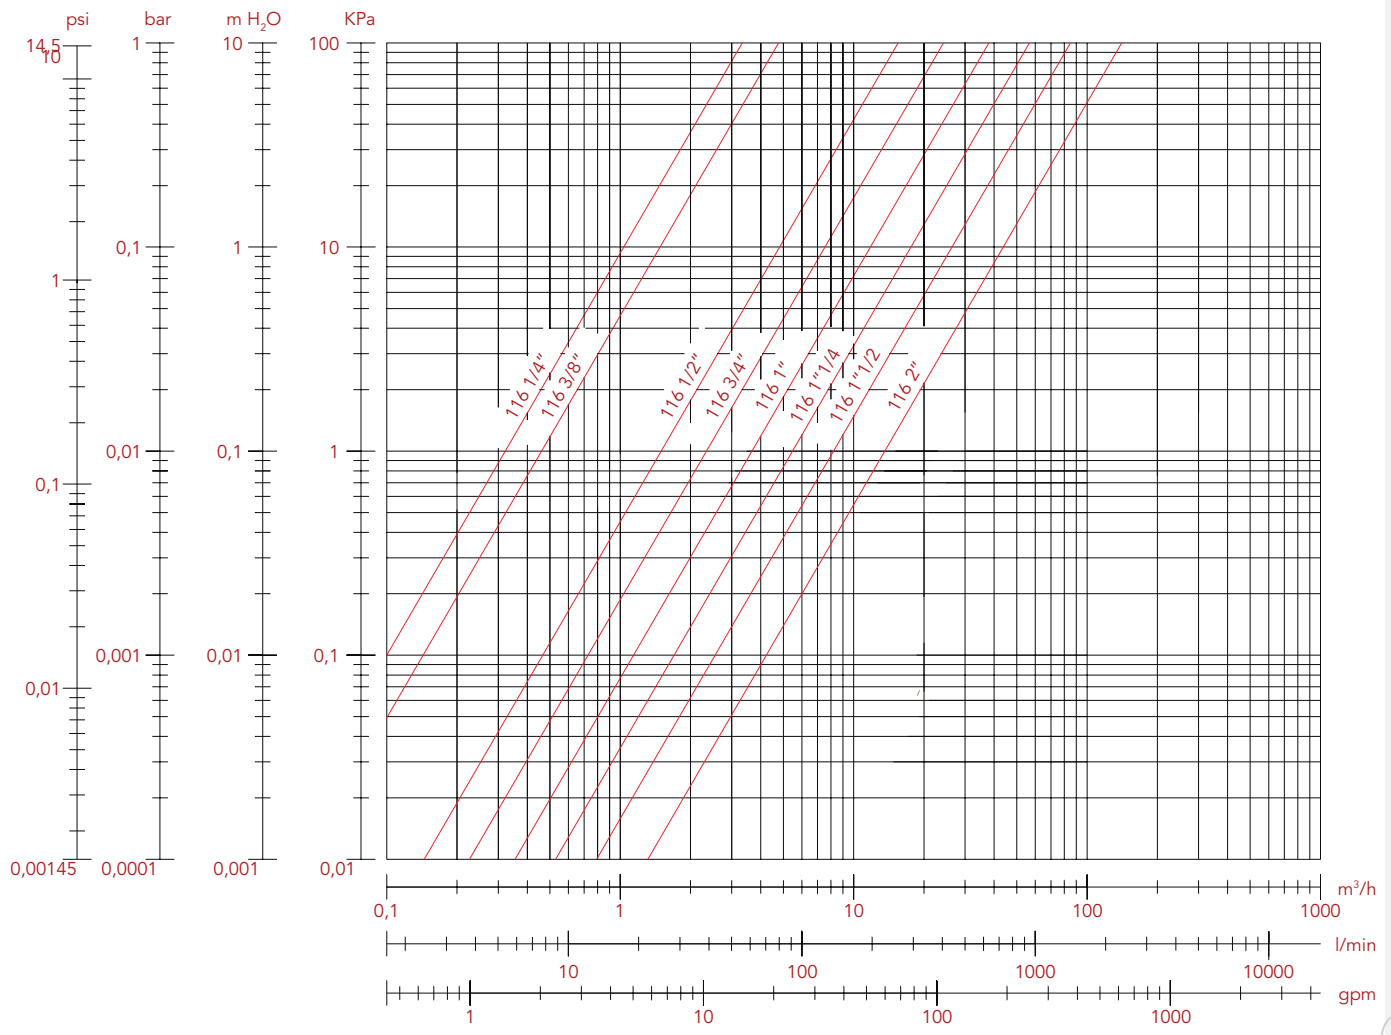

LOSS WITH WATER DIAGRAM

Art: 116 - 117 - 118 - 119 - 216 - 217

MISURE	1/4"	3/8"	1/2"	3/4"	1"	1"1/4"	1"1/2"	2"
Ø	10	10	14	18,5	23,5	30	37	47
Kv	3,33	4,92	14,65	23,46	38,67	56,07	86,60	160,25