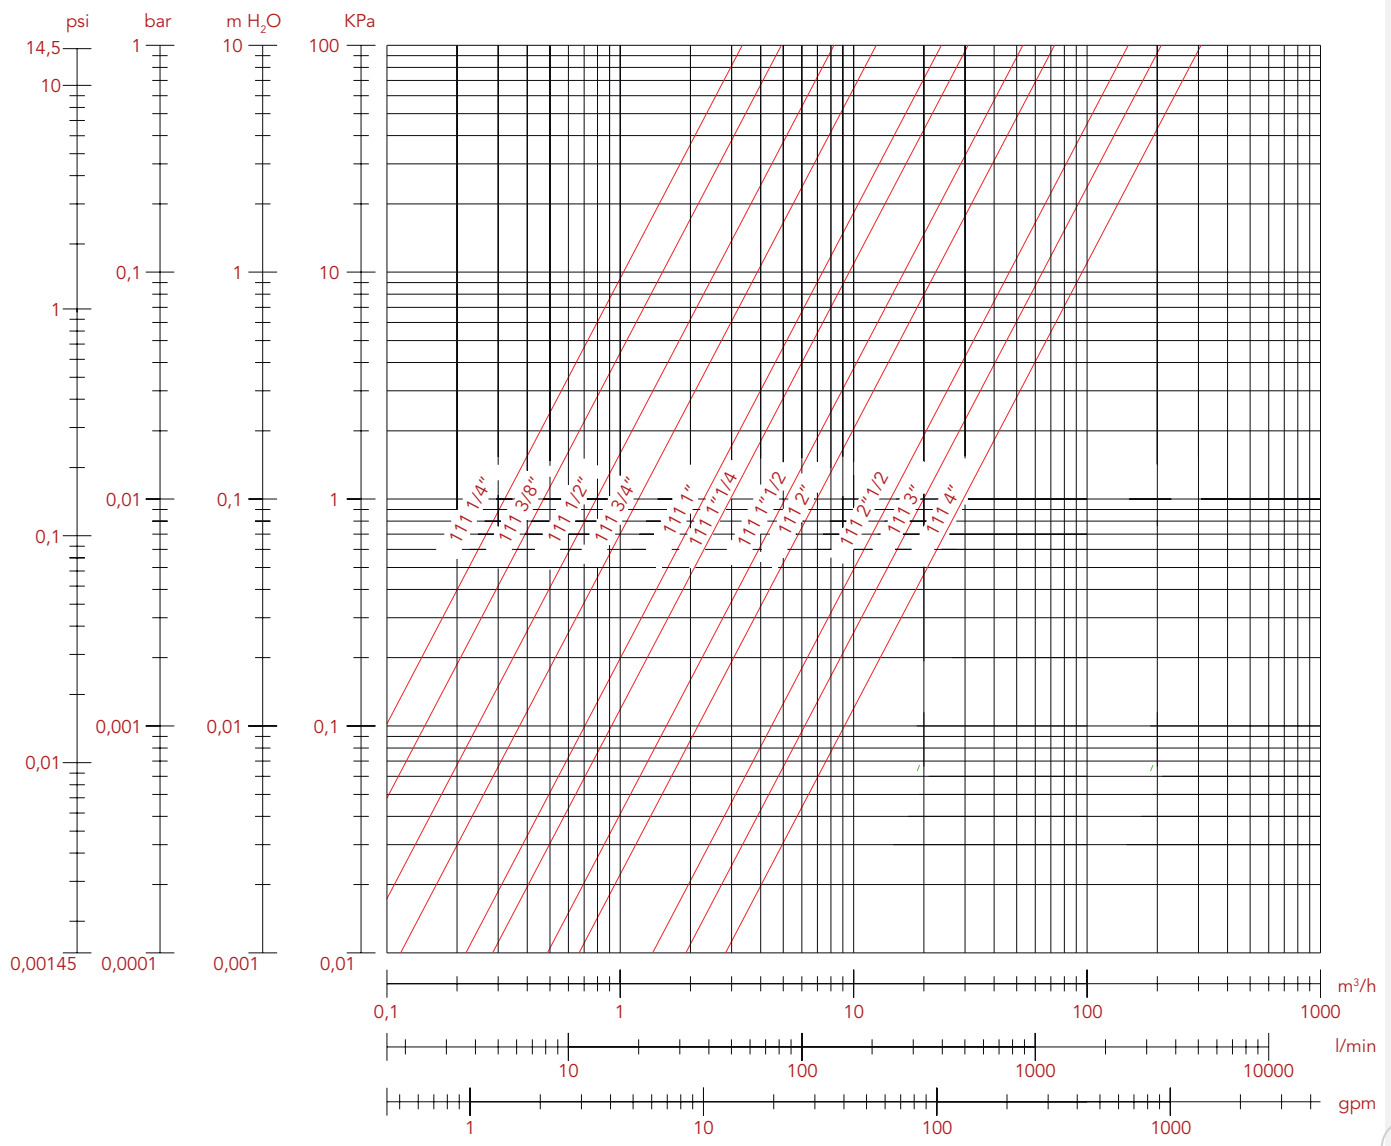

LOSS WITH WATER DIAGRAM

Art: 111 - 112 - 113 - 114

MISURE	1/4"	3/8"	1/2"	3/4"	1"	1 1/4"	1 1/2"	2"	2 1/2"	3"	4"
Ø	10	10	12	15	20	25	32	40	54	65	80
Kv	3,33	4,92	8,14	12,26	23,45	30,34	52	72	150	208	308