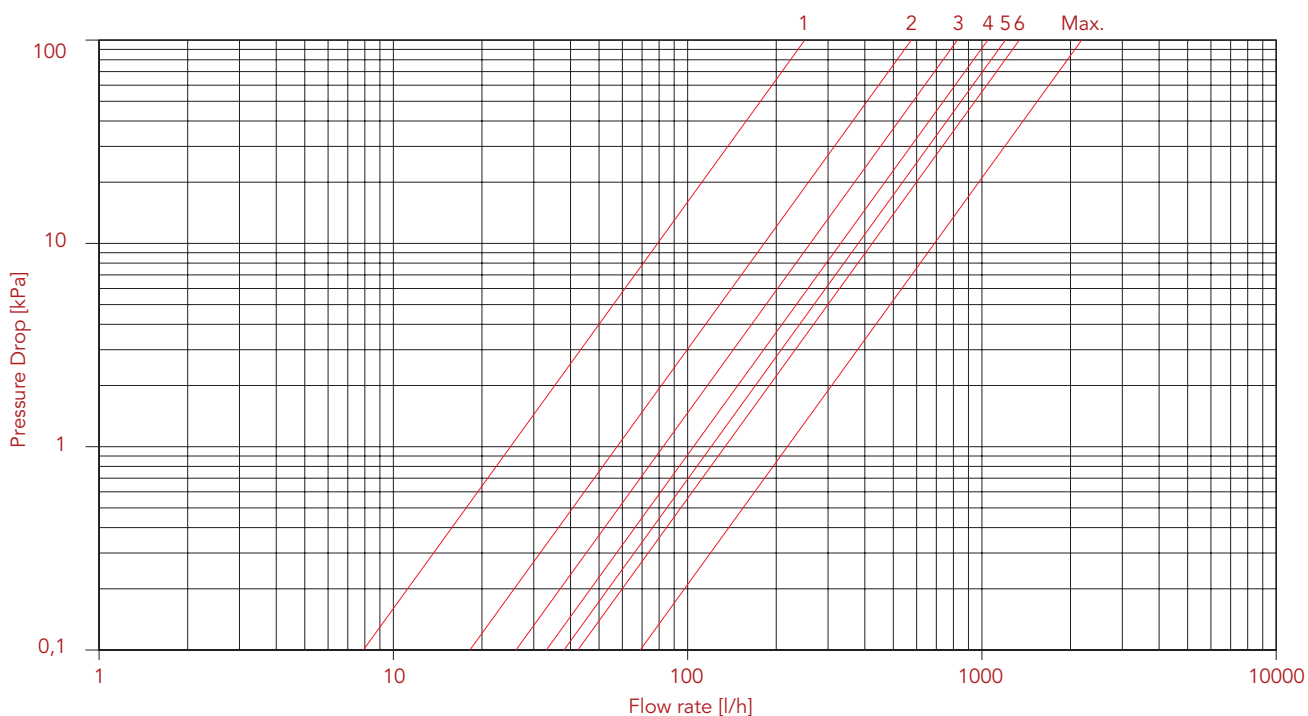

# LOSS WITH WATER DIAGRAM

Art: 994CPS

SIZE	3/8" - 1/2" - 3/4"						
Pre-setting positions	1	2	3	4	5	6	Max.
Kv	0,25	0,58	0,83	1,05	1,20	1,34	2,18