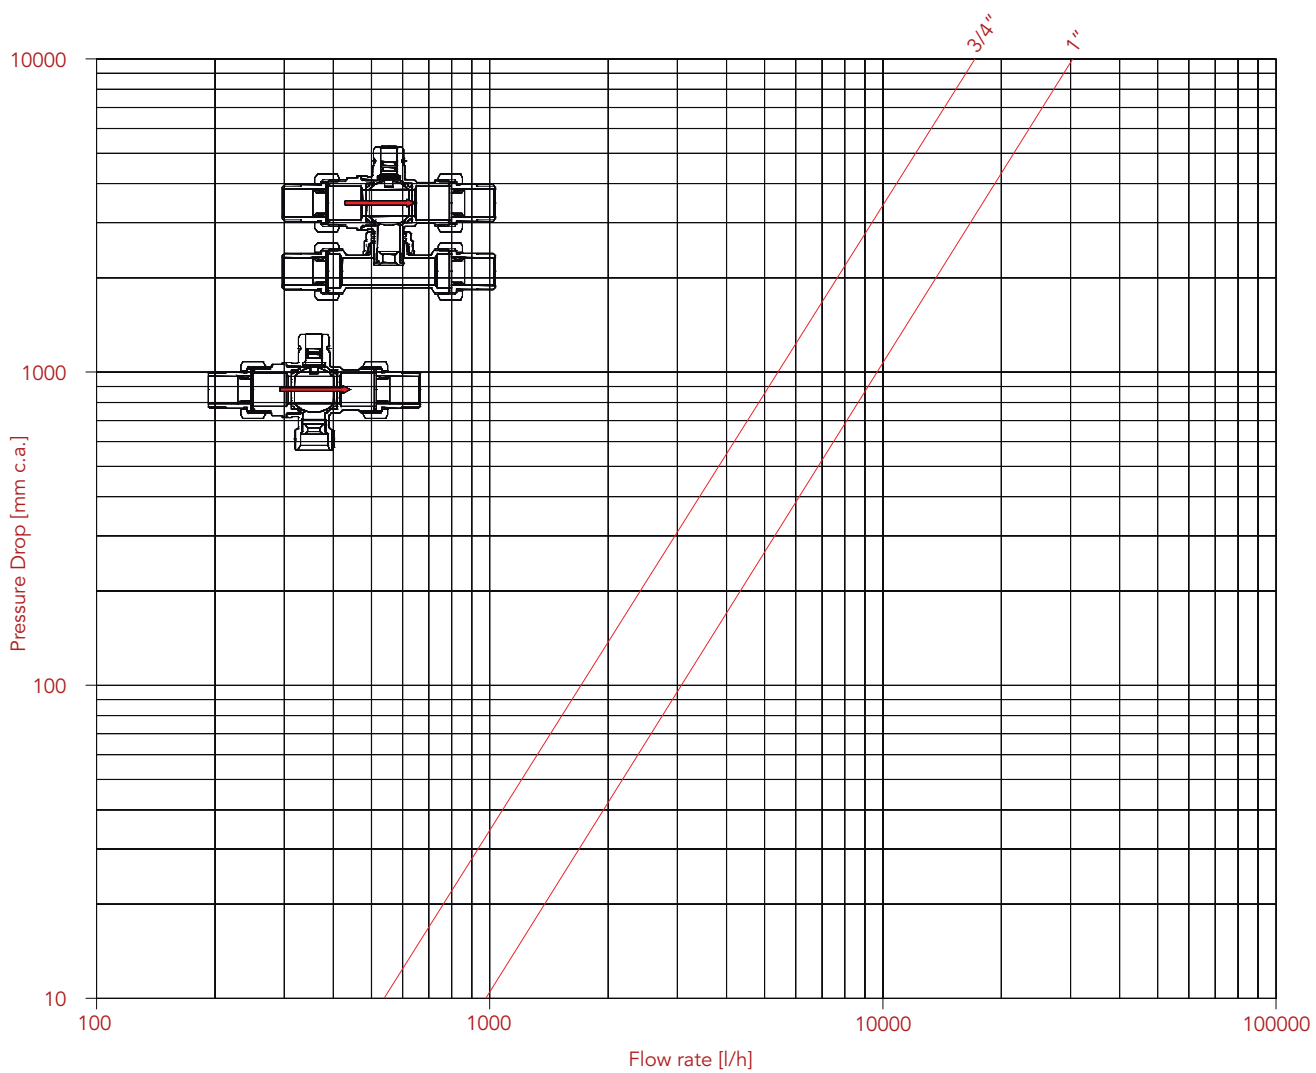

LOSS WITH WATER DIAGRAM

Art: 984 - 986

MISURE	3/4"	1"
∅	20	25
Kv	17,10	30,60