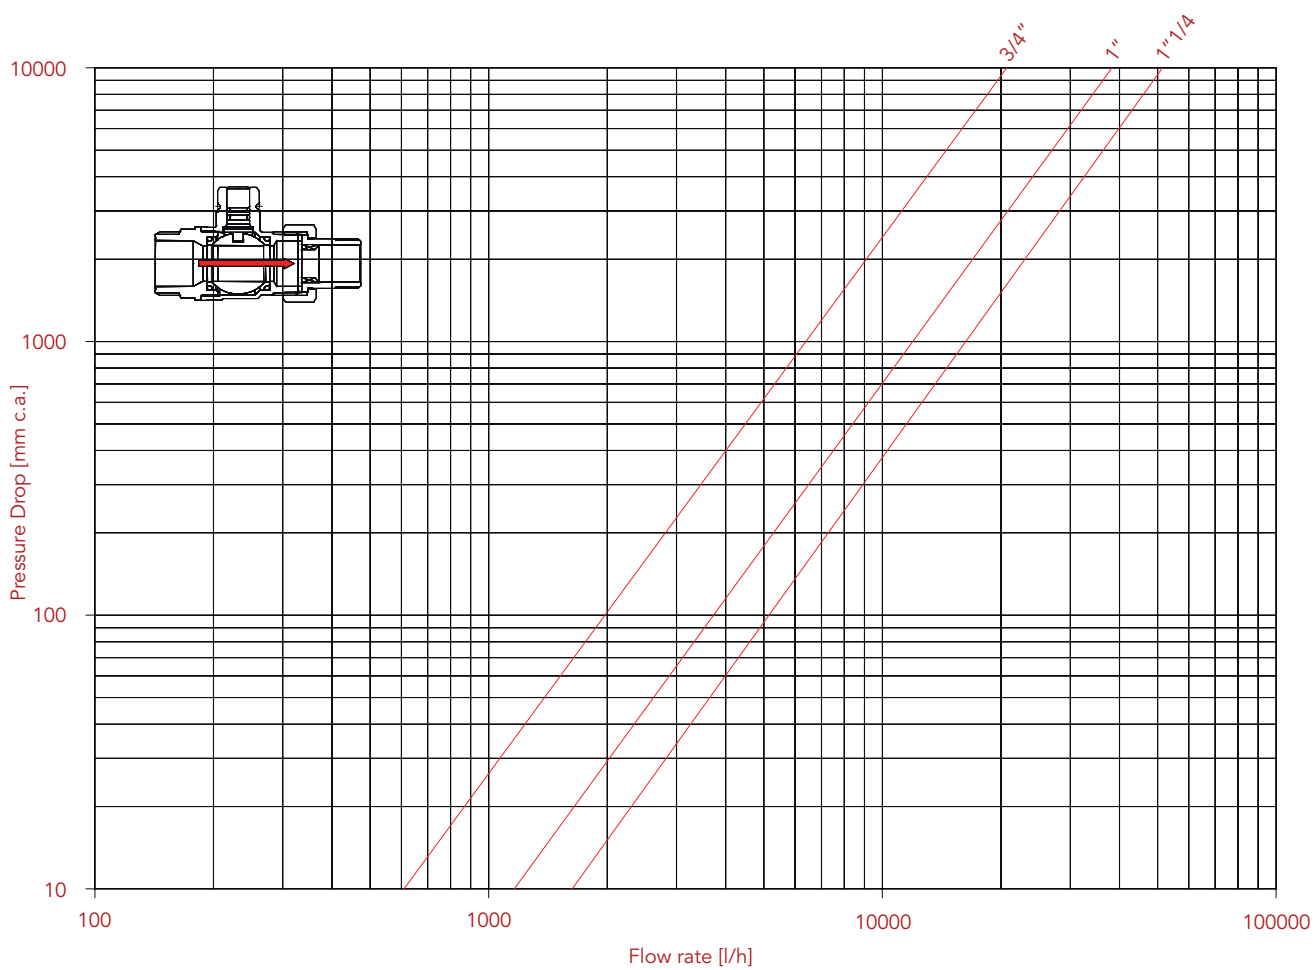

LOSS WITH WATER DIAGRAM

Art: 980

MISURE	3/4"	1"	1 1/4"
Ø	20	25	32
Kv	20,20	37,30	51,50