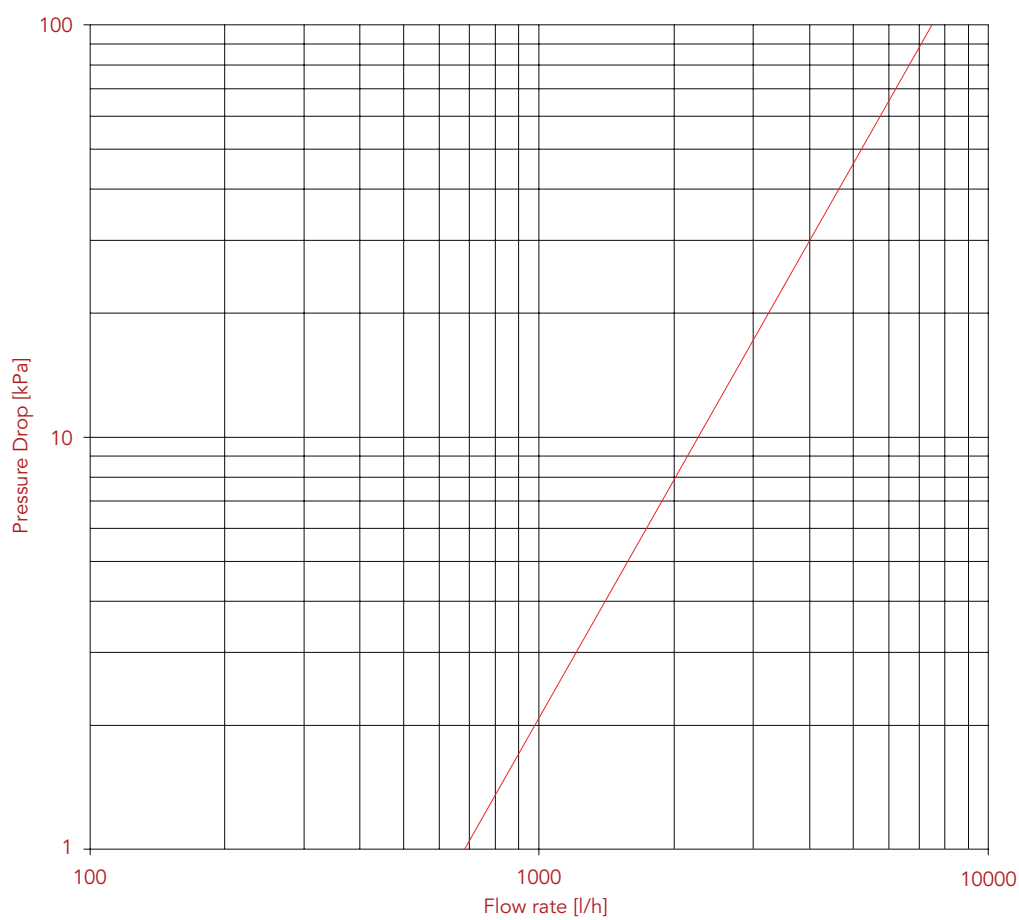

LOSS WITH WATER

DIAGRAM

Art: 949

SIZE	1"
Kv	7,50