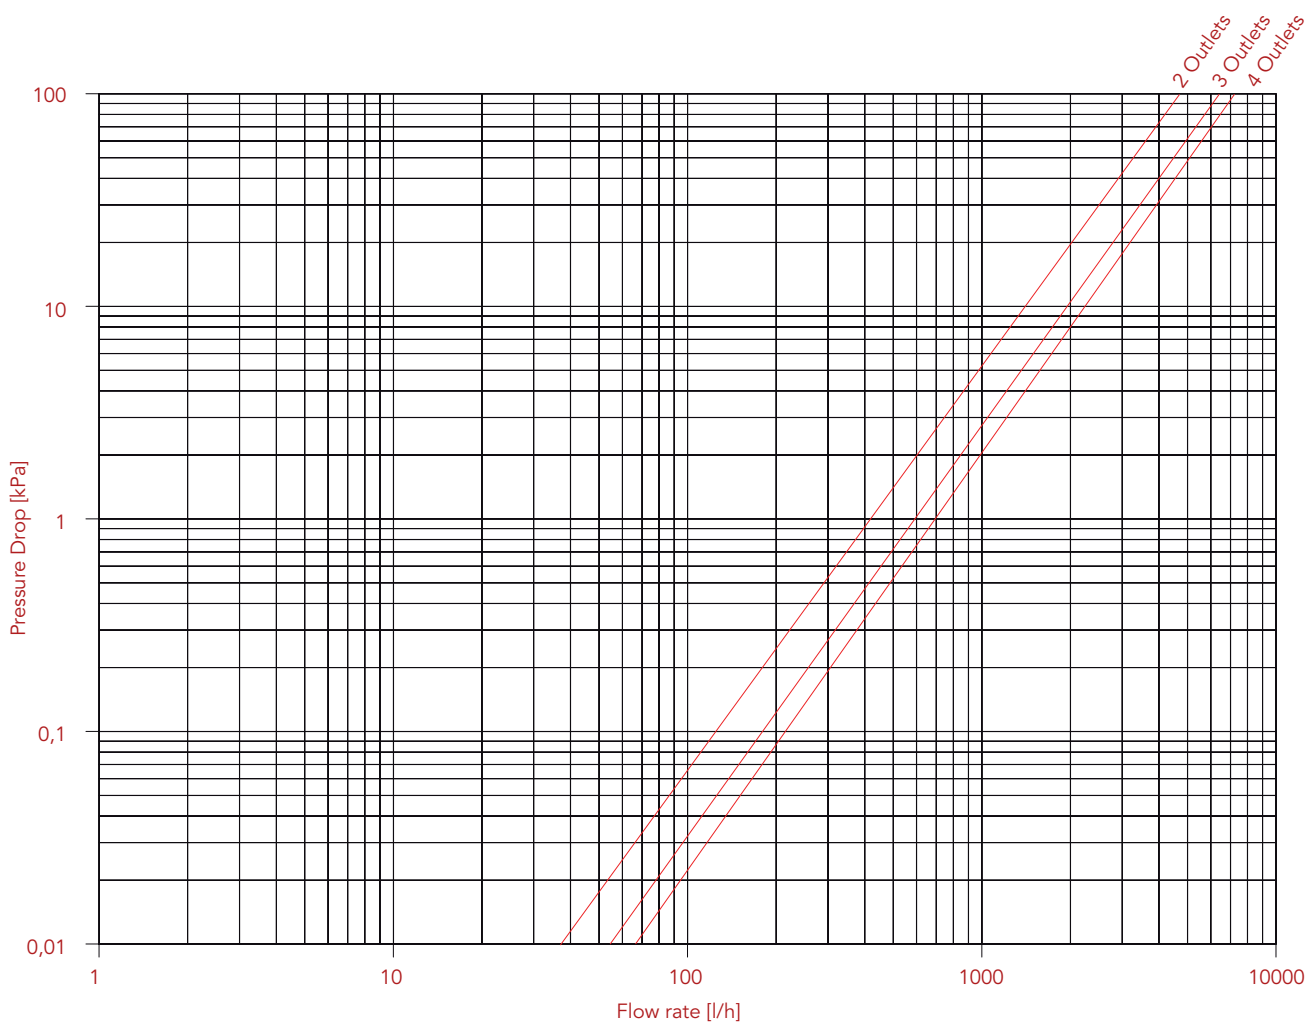

LOSS WITH WATER DIAGRAM

Art: 465

MISURE	3/4"		
Outlets	2	3	4
Kv	4,70	6,40	7,60