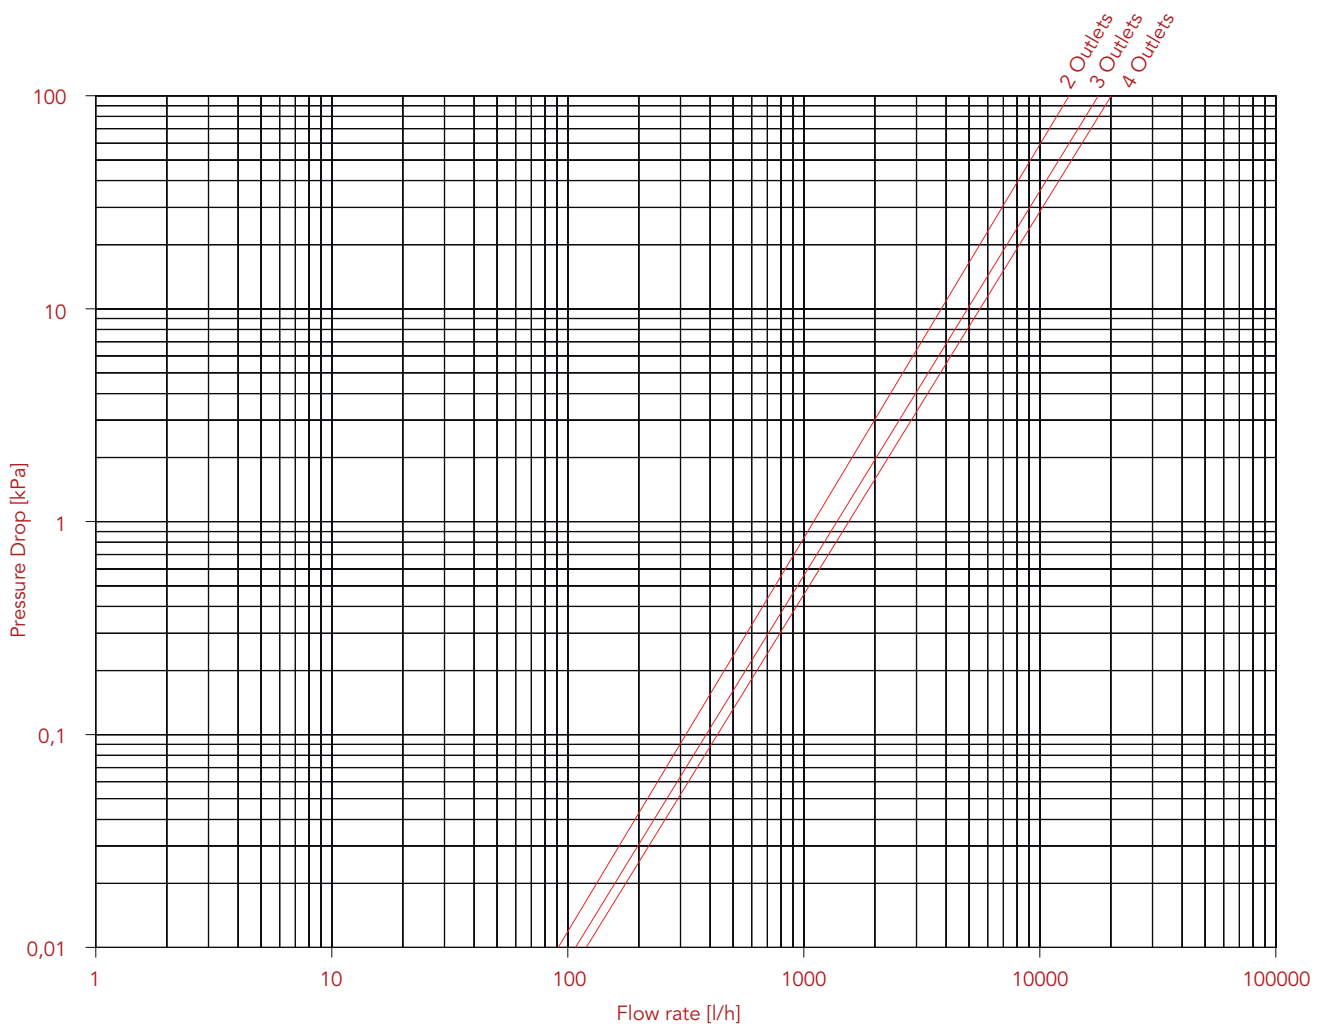

# LOSS DIAGRAM WITH WATER

Art: 450 - 455

SIZE	3/4"		
Outlets	2	3	4
Kv	13,30	17,70	20,90