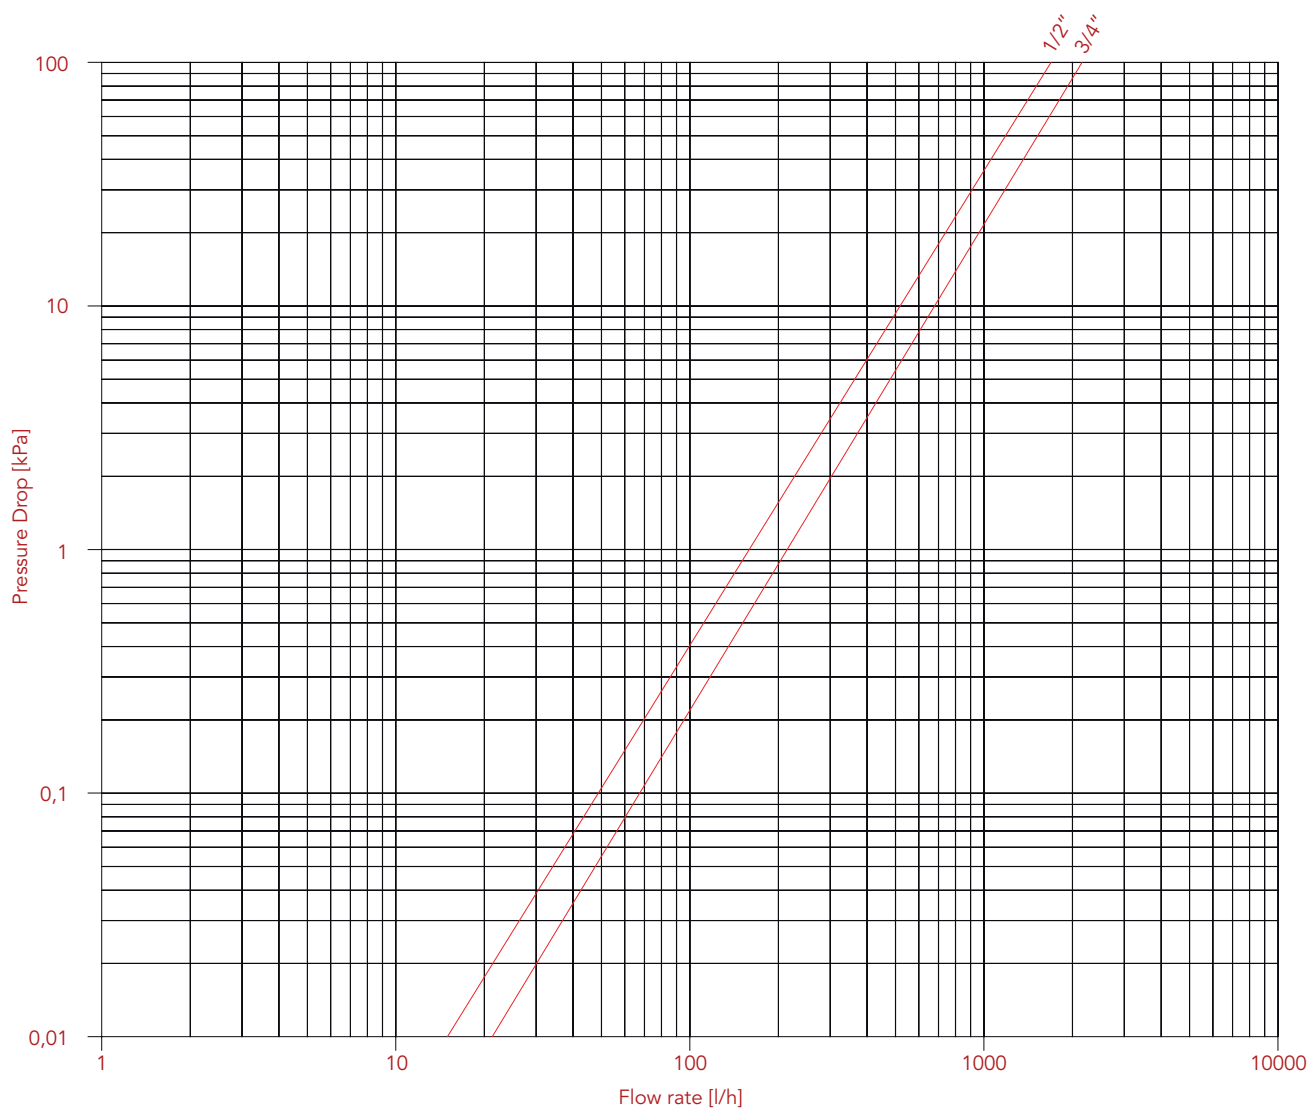

LOSS WITH WATER

DIAGRAM

Art: 294 - 294S

MISURE	1/2"	3/4"
Kv	1,72	2,15