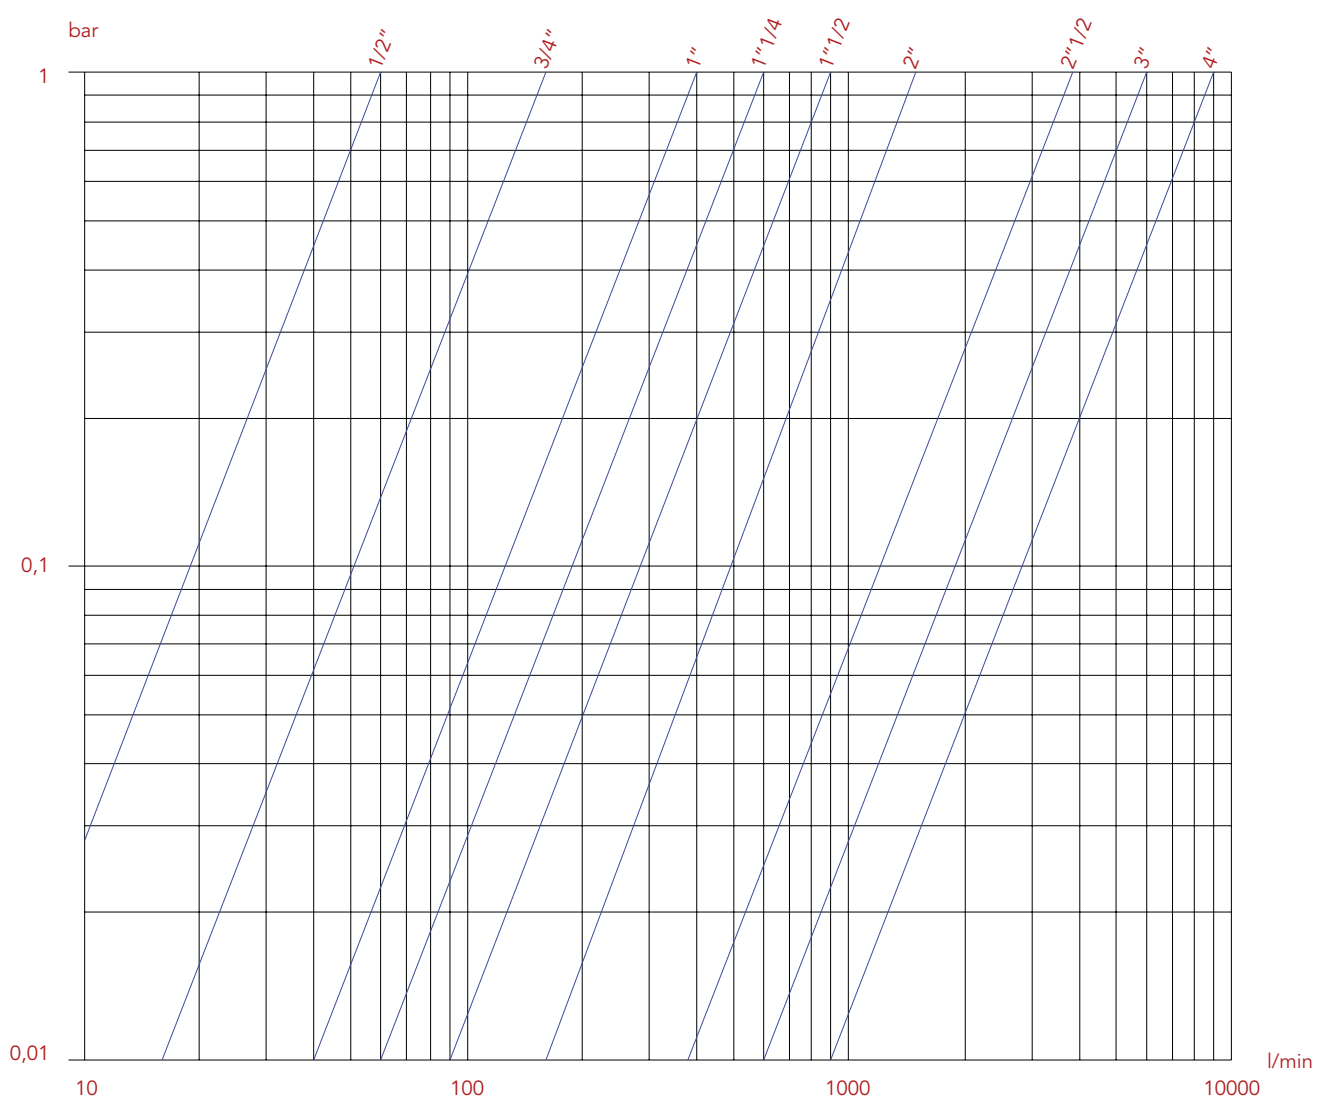

LOSS WITH WATER DIAGRAM

Art: 130

MISURE	3/8"	1/2"	3/4"	1"	1\"1/4	1\"1/2	2"	2\"1/2	3"	4"
Kv	-	3,60	9,50	23	35	56	86	222	360	540